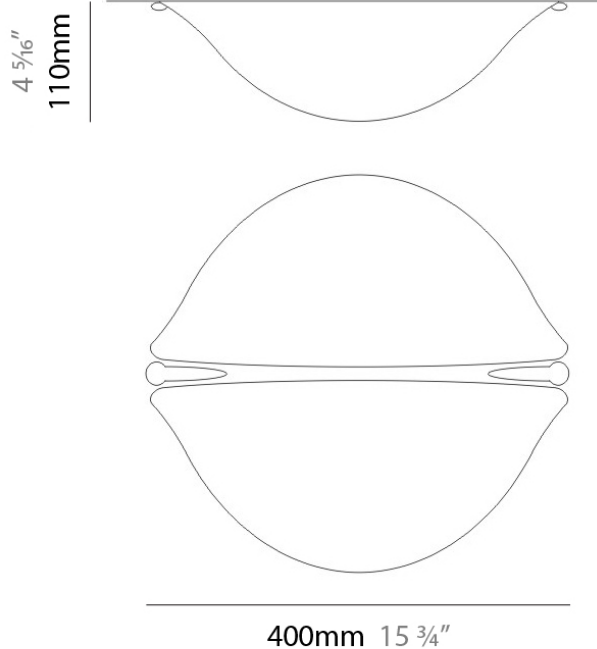

SORRISO SURFACE

D22024H

PROJECT _____

TYPE _____

NOTES _____

QUANTITY _____

DATE _____

GENERAL

Series: Sorriso

Division: Design

Mounting Type: Surface

Mounting Location: Ceiling

Subcategory: Pendant

PHYSICAL

Shape: Dome

Diameter (mm): 400

Diameter (in): 15 ³/₄

Height (mm): 110

Height (in): 4 ¹/₄

Light Distribution: Omnidirectional

Weight (kg): 5.72

Weight (lbs): 12.6

Diffuser: Satin White Glass

Fixture Finish: NIC

Fixture Material: Glass / Aluminum

ELECTRICAL

Number of Lamps: 1

Lamp Type: LED Retrofit / Halogen

Lamp Shape: T3Q (119mm)

Bulb Included: Bulb Not Included

Total Output Wattage (W): 18 / 150

Max. Wattage Per Lamp (W): 18 / 150

Lamp Base: RSC

Input Voltage (V): 120

LED

OPTICAL

RATINGS AND CERTIFICATIONS

Certified By: CSA Certified to UL and CSA Standards

IP rating: IP20